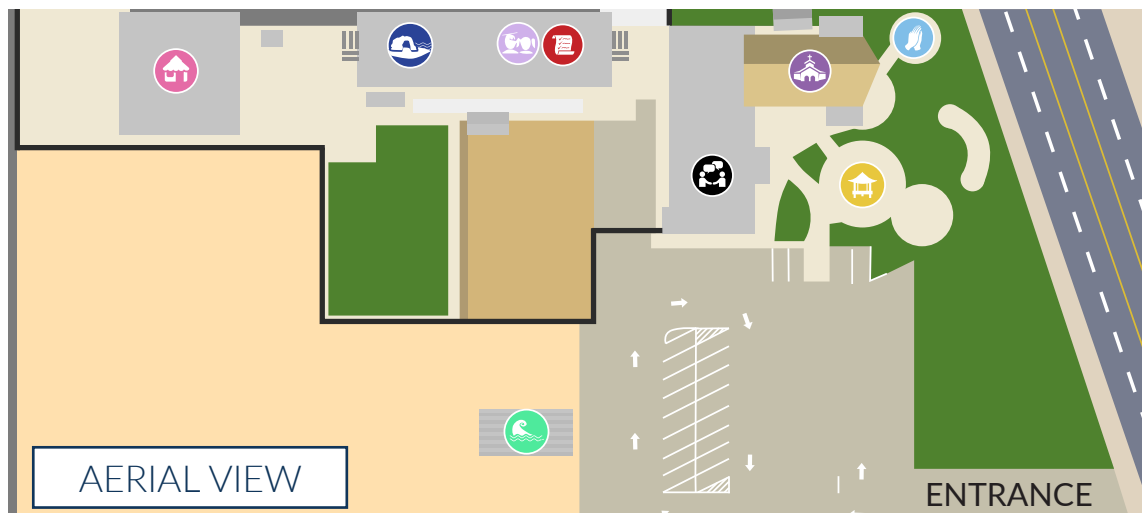

La Jolla Community Church Sunday Worship Map

- Prayer Garden
- Sanctuary
- Patio/Gazebo
- Church Offices (Floor 2)
- Children's Ministries (Floor 1)
1st-5th grade Check-In
- The Cove (Floor 2)
High School
- The Bungalow (Rooms 7-9)
Infant-Kindergarten Check-In
- The Surf Shack
Junior High
- The Welcome Center
- Accessible Restrooms

Sanctuary Building (Side View)

Two-Story Building

Bungalow (Rooms 7-9)

4377 Eastgate Mall
San Diego, CA 92121
LJCC.org