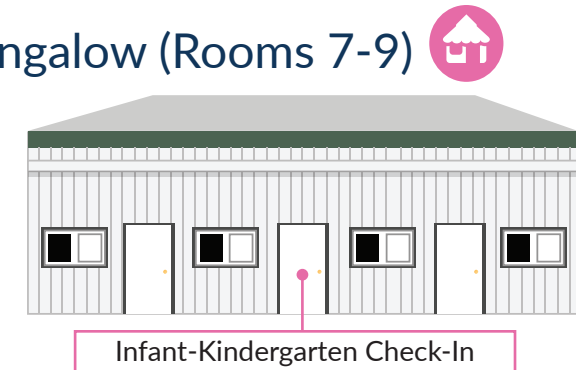

La Jolla Community Church Sunday Worship Map

- Prayer Garden
- Sanctuary
- Patio/Gazebo
- Church Offices (Floor 2)
- Children's Ministries (Floor 1)
1st-5th grade Check-In
- The Cove (Floor 2)
High School
- The Bungalow (Rooms 7-9)
Infant-Kindergarten Check-In
- The Surf Shack
Junior High
- The Welcome Center
- Accessible Restrooms

Sanctuary Building (Side View)

Two-Story Building

Bungalow (Rooms 7-9)

4377 Eastgate Mall
San Diego, CA 92121
LJCC.org