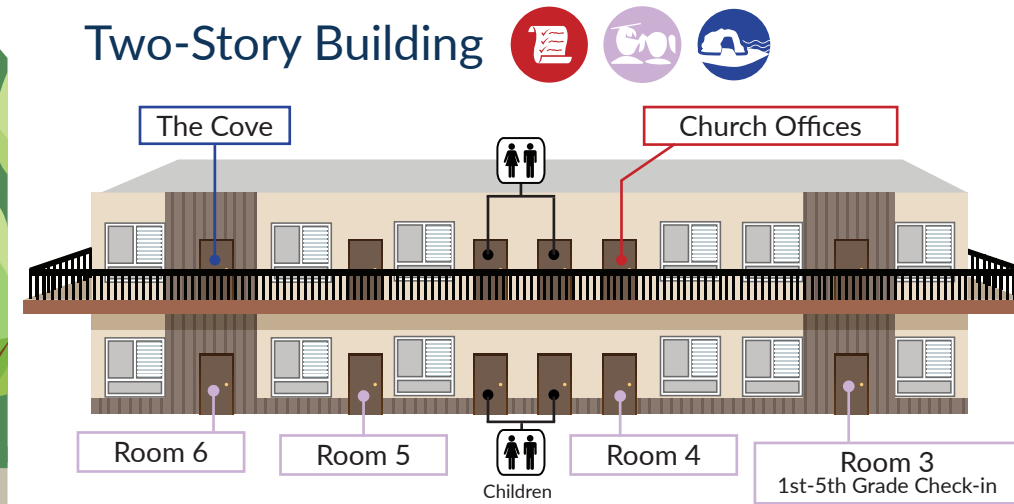

La Jolla Community Church Sunday Worship Map

- Prayer Garden
- Sanctuary
- Patio/Gazebo
- Church Offices (Floor 2)
- Children's Ministries (Floor 1)
1st-5th grade Check-In
- The Cove (Floor 2)
High School
- The Bungalow (Rooms 7-9)
Infant-Kindergarten Check-In
- The Surf Shack
Junior High
- The Welcome Center
- Accessible Restrooms

Sanctuary Building (Side View)

Two-Story Building

Bungalow (Rooms 7-9)

4377 Eastgate Mall
San Diego, CA 92121
LJCC.org