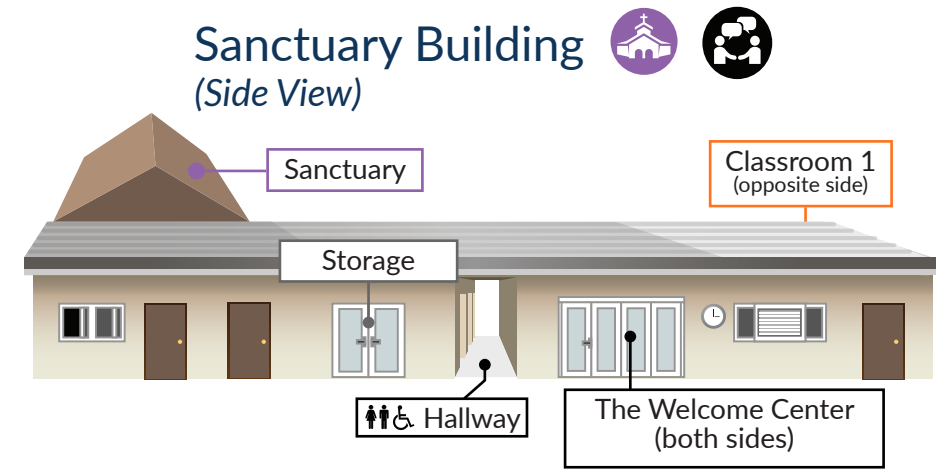

La Jolla Community Church Sunday Worship Map

- Prayer Garden
- Sanctuary
- Patio/Gazebo
- Church Offices (Floor 2)
- Children's Ministries (Floor 1)
1st-5th grade Check-In
- The Cove (Floor 2)
High School
- The Bungalow (Rooms 7-9)
Infant-Kindergarten Check-In
- The Surf Shack
Junior High
- The Welcome Center
- Accessible Restrooms

Sanctuary Building (Side View)

Two-Story Building

Bungalow (Rooms 7-9)

4377 Eastgate Mall
San Diego, CA 92121
LJCC.org