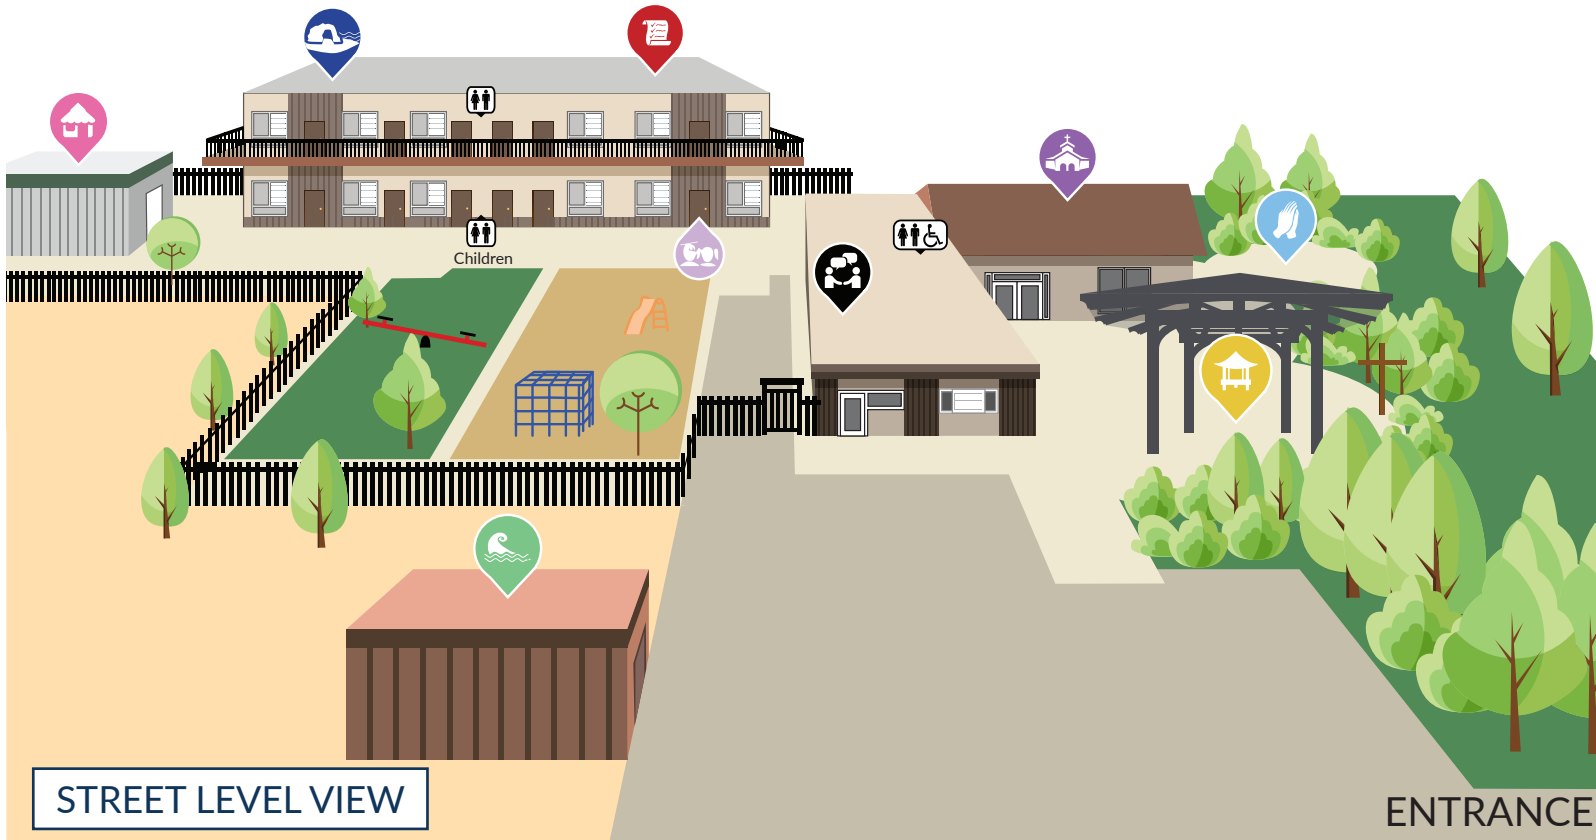

La Jolla Community Church Sunday Worship Map

- Prayer Garden
- Sanctuary
- Patio/Gazebo
- Church Offices (Floor 2)
- Children's Ministries (Floor 1)
1st-5th grade Check-In
- The Cove (Floor 2)
High School
- The Bungalow (Rooms 7-9)
Infant-Kindergarten Check-In
- The Surf Shack
Junior High
- The Welcome Center
- Accessible Restrooms

Sanctuary Building (Side View)

Two-Story Building

Bungalow (Rooms 7-9)

4377 Eastgate Mall
San Diego, CA 92121
LJCC.org